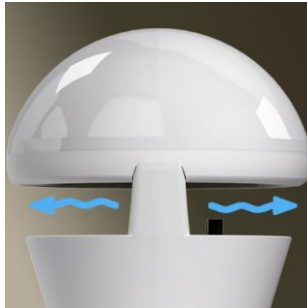

**BACKUP LIGHT ON DEMAND
JUST FLIP YOUR SWITCH**

Why is Safelumin different?

COMPATIBLE: LED & CFL

NON-COMPATIBLE: FAN & INCANDESCENT & HALOGEN

Patented Air Gap

Patented air-gap technology keeps the battery cool for longevity.