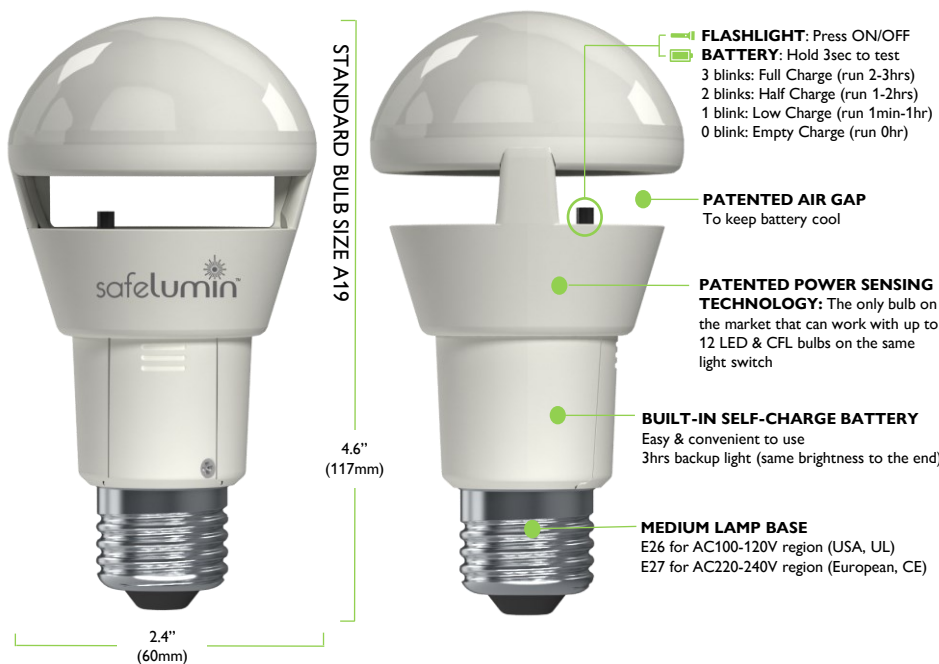

Uninterrupted Light Systems ® Battery Backup LED Light Bulb

NEW DESIGN FOR 60W EQUIVALENT ONLY USES 6.5W

Safelumin's uninterrupted light system works with or without power to your property. Its patented rechargeable device acts as a normal light bulb in any light fixture and when the power goes out, provides three hours of backup illumination to homes or businesses. (without fumbling in the dark!)

Ideal For Table Lamp/ Floor Lamp/ Vanity Light/ Wall Sconce/ Hanging Light

Use in Rooms/ Staircase/ Hallway/ Basement/ Bathroom/ Utility Room/ Dorms/ Stores/ Nursing homes/ Clinics/ Restaurants/ Hotels/ Resorts...etc.

Benefits:

- ✓ Keep the lights ON even when the power goes out
- ✓ Works like a normal light bulb - Use everyday
- ✓ Energy efficient - Save energy save money
- ✓ Built-in Intelligent self-charging system
- ✓ Built-in Rechargeable battery
- ✓ Air gap design to keep battery cool for longevity
- ✓ Press button to turn into a flashlight without cap
- ✓ Durable and shatter resistant
- ✓ No UV - safe for artwork
- ✓ No mercury - safe for landfill
- ✓ Plug and play - Easy to install
- ✓ Sleek and elegant design - A19 size
- ✓ Long life 25,000hrs